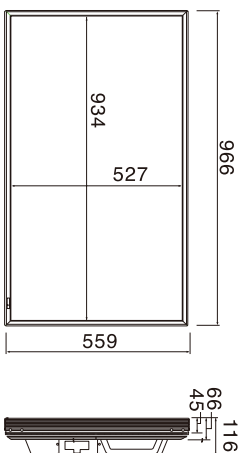

42" LCD MONITOR  
**MDT421S**

- SLIM EYE-CATCHING BEZEL DESIGN
- ADVANCED HIGH-DEFINITION DIGITAL SIGNAGE DISPLAY
- FULL 1920 X 1080 NATIVE RESOLUTION
- OPTIONAL CAT5 TRANSMITTER AND RECEIVER
- FRONT AND REAR AMBIENT LIGHT SENSORS

## MULTIPLE STANDARD INPUT AND OUTPUT CONNECTORS

CLASS	42" (Diagonal) LCD Monitor
VIEWABLE IMAGE SIZE	36.6" x 20.6"
ORIENTATION	Landscape / Portrait
BRIGHTNESS/LUMENS	700 cd/m <sup>2</sup>
PIXEL PITCH	0.485 mm
CONTRAST RATIO	1100:1
DIMENSIONS (W x H x D in.)	38.0" x 22.0" x 4.6"
WEIGHT (WITHOUT STAND AND SPEAKERS)	52 lbs. (Net)
BEZEL WIDTH	0.63"
RESPONSE TIME	9 ms (gray to gray)
VIEWING ANGLE	Horizontal and vertical: 178°
VIDEO/AUDIO INPUTS AND OUTPUTS	mini D-Sub 15 pin In/Out, HDMI, DVI-D, CAT5 In/Out (optional DP-1CA5), DisplayPort, BNC (R,G,B,H,V), S-Video, Composite (RCA, BNC), Audio LR (RCA), Audio Stereo mini jack
SPEAKER OUTPUT	External speaker jack
CONTROL INPUT/OUTPUT	RS232C (mini D-Sub 9 In/Out)
POWER CONSUMPTION (WITHOUT SPEAKERS)	214 W
ESTIMATED BACKLIGHT LIFE	Up to 50,000 hours*
AUDIO SPEAKER	Optional - SP-421S
TABLE STAND	Optional - ST-421S
WALL MOUNT COMPATIBILITY	Optional - CTM-VESA
WARRANTY	3-years parts and labor, Express Replacement Assistance, toll-free 24x7 technical support