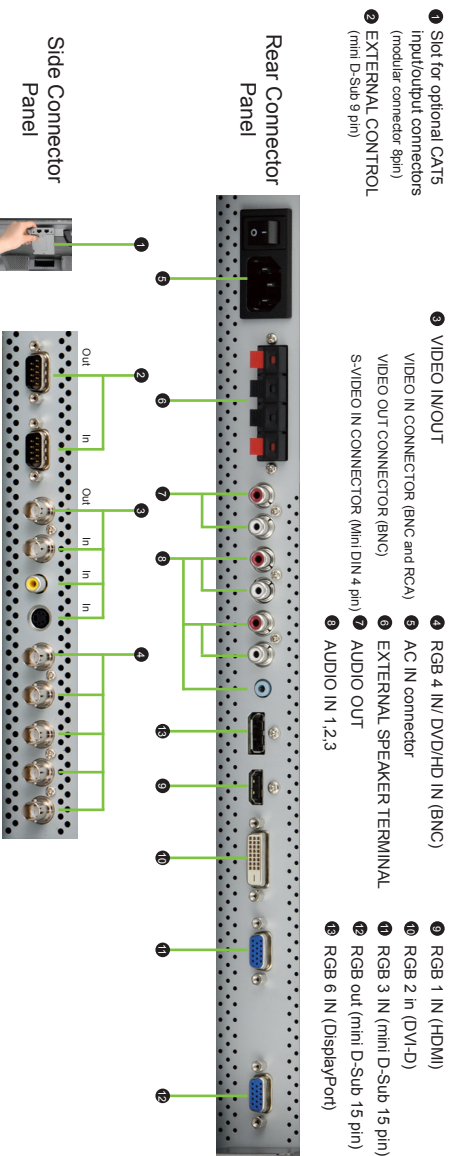

42" LCD MONITOR  
**MDT421S**

- SLIM EYE-CATCHING BEZEL DESIGN
- ADVANCED HIGH-DEFINITION DIGITAL SIGNAGE DISPLAY
- FULL 1920 X 1080 NATIVE RESOLUTION
- OPTIONAL CAT5 TRANSMITTER AND RECEIVER
- FRONT AND REAR AMBIENT LIGHT SENSORS

LEADING THE EVOLUTION OF  
**HIGH-DEFINITION**  
DIGITAL SIGNAGE

# 42" LCD MONITOR MDT421S

## MULTIPLE STANDARD INPUT AND OUTPUT CONNECTORS

CLASS	42" (Diagonal) LCD Monitor
VIEWABLE IMAGE SIZE	36.6" x 20.6"
ORIENTATION	Landscape / Portrait
BRIGHTNESS/LUMENS	700 cd/m <sup>2</sup>
PIXEL PITCH	0.485 mm
CONTRAST RATIO	1100:1
DIMENSIONS (W x H x D in.)	38.0" x 22.0" x 4.6"
WEIGHT (WITHOUT STAND AND SPEAKERS)	52 lbs. (Net)
BEZEL WIDTH	0.63"
RESPONSE TIME	9 ms (gray to gray)
VIEWING ANGLE	Horizontal and vertical: 178°
VIDEO/AUDIO INPUTS AND OUTPUTS	mini D-Sub 15 pin In/Out, HDMI, DVI-D, CAT5 In/Out (optional DP-1CA5), DisplayPort, BNC (R,G,B,H,V), S-Video, Composite (RCA, BNC), Audio LR (RCA), Audio Stereo mini jack
SPEAKER OUTPUT	External speaker jack
CONTROL INPUT/OUTPUT	RS232C (mini D-Sub 9 In/Out)
POWER CONSUMPTION (WITHOUT SPEAKERS)	214 W
ESTIMATED BACKLIGHT LIFE	Up to 50,000 hours*
AUDIO SPEAKER	Optional - SP-421S
TABLE STAND	Optional - ST-421S
WALL MOUNT COMPATIBILITY	Optional - CTM-VESA
WARRANTY	3-years parts and labor, Express Replacement Assistance, toll-free 24x7 technical support