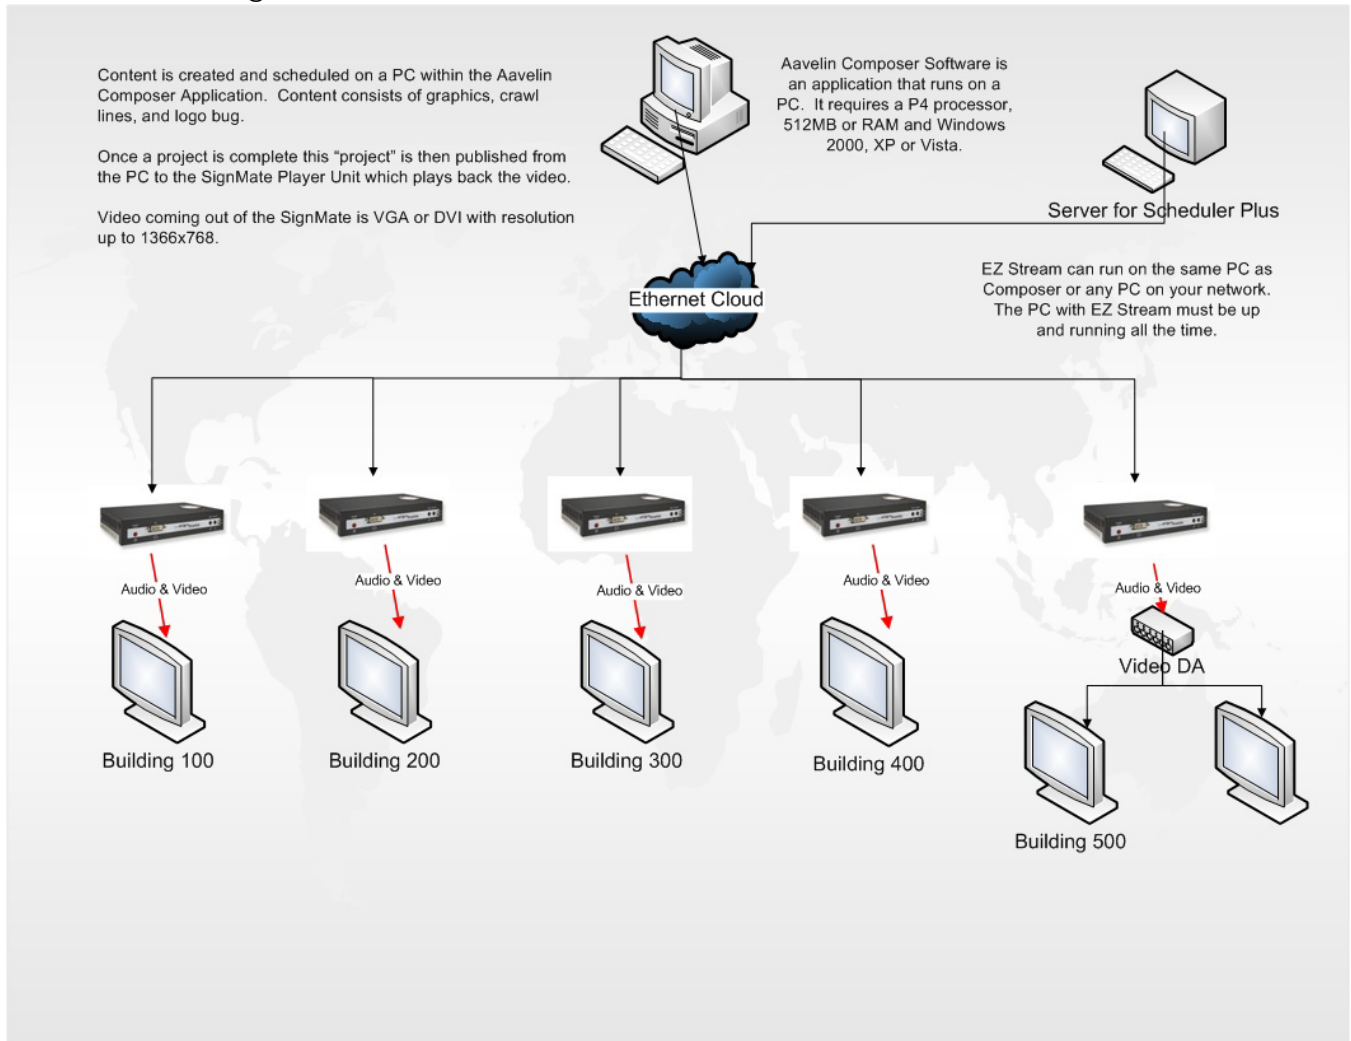

Features:

- Create content on your PC and publish it to the SignMate via the Ethernet
- Content includes text, images, Adobe Flash, and up to 4 regions of crawling text
- Controlled remotely via bundled Composer software
- High resolution display support for widescreen displays
- Higher performance for Portrait displays and complex Flash presentations
- Small and compact form factor
- Database interface via EZ-Stream application, easily connect with SQL, Dean Evans, XML, Access, Excel, text, etc.

Mechanical/Environmental

Dimensions	8.7"(W) x 5.3"(D) x 1.7"(H)
Form Factor	Sub 1RU
Power Supply	19V, 3.16A, 60W max
Weight	2.67 lbs.

Optional Components

Live Weather Display System
 NOAA Weather data feed
 News RSS Feeds: National, World, Business, Entertainment
 Other RSS Feeds: Sports, Financial, Stocks
 E-Blast Remote Access software
 EZ-Stream Database Integration software
 Artwork Expansion packages
 VGA over Cat5 Display option
 USB removable media transfer option
 Extended Warranty

Packing List

SignMate Main System Unit
 Control Keypad
 Power Cord
 Null Modem Serial Cable
 Avelin Composer CD-ROM
 Avelin Training DVD
 2x 1/8" Audio Cable
 User Manual
 Warranty/Registration Card

Connection Diagram

Rear Panel

- 1 - Com 2 - Weather Dataport
- 2 - Com 1 - Modem/Direct Serial Port
- 3 - 15-pin VGA Output
- 4 - 10/100 Ethernet

- 5 - USB Ports (4)
- 6 - PS/2 Keyboard or Mouse
- 7 - Power Plug

* On Front Panel
 - Audio input/output
 - DVI output