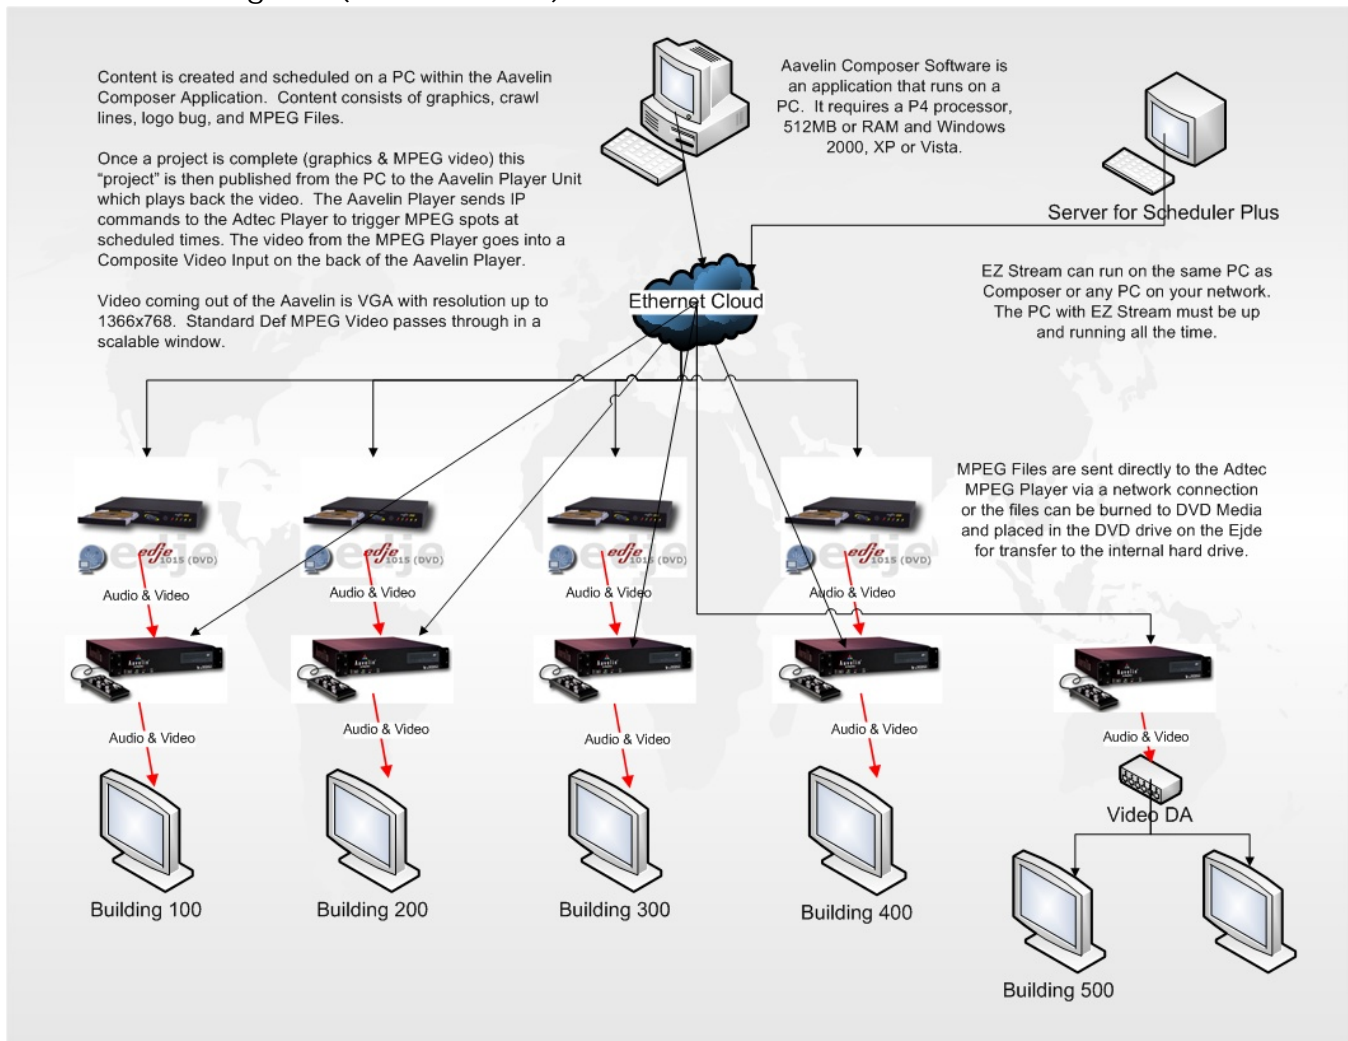

Connection Diagram (various uses)